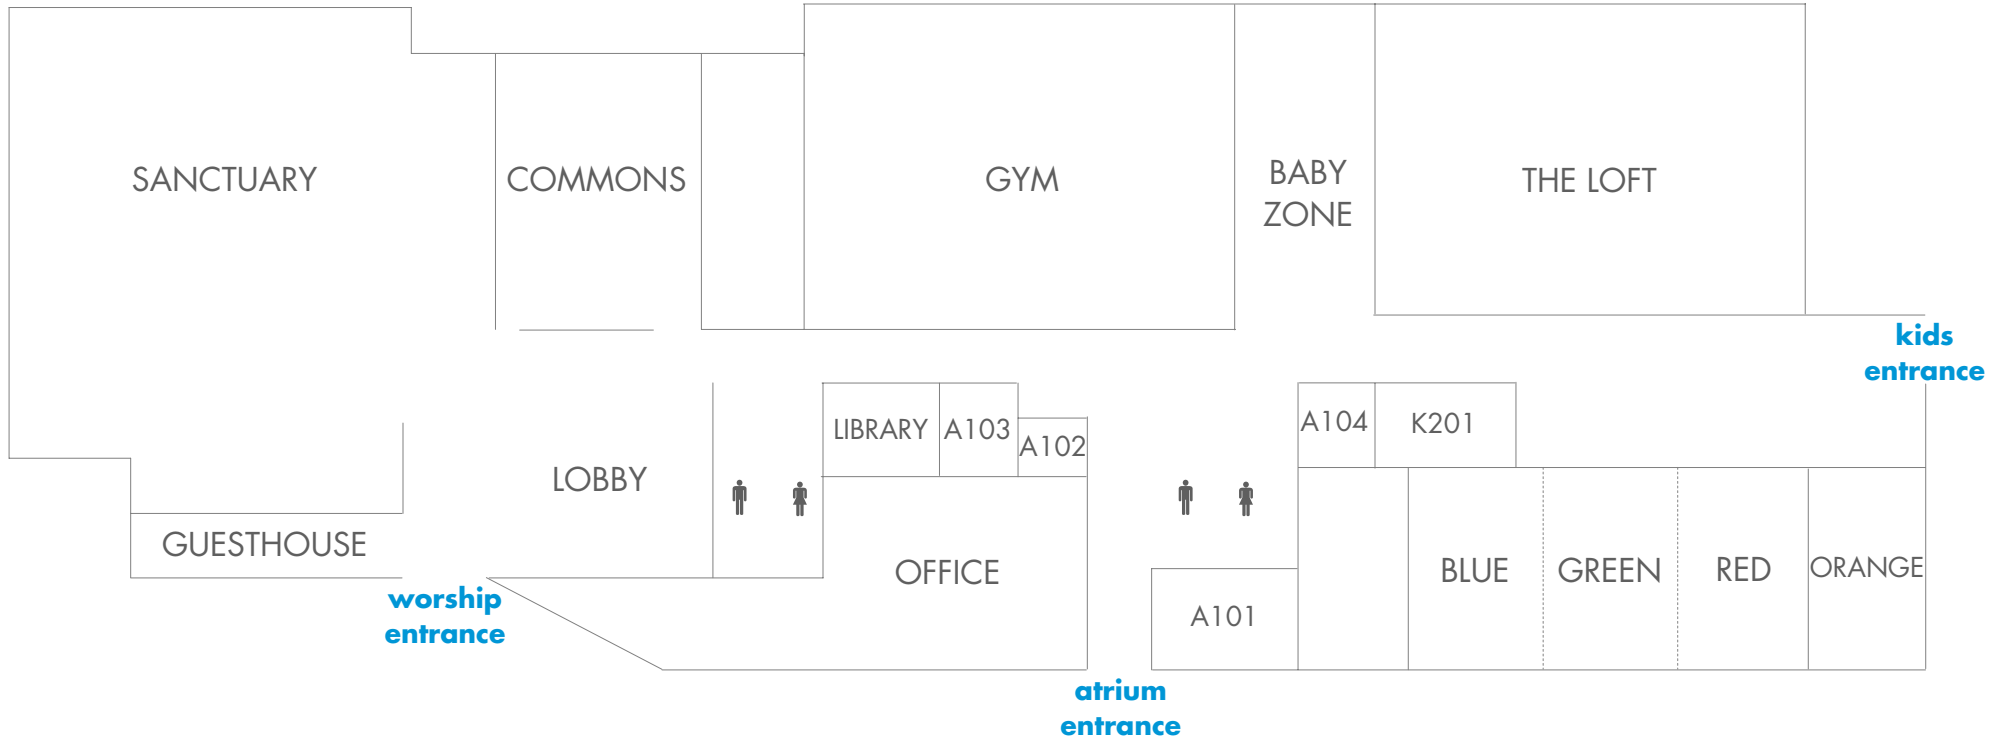

BUILDING DIRECTORY

SUNDAY

BABYZONE

0-24 months
8:00, 9:30 & 11:00 a.m.

JR.KIDZ

2-5 years
9:30 & 11:00 a.m.
September—May

2 yr. oldsOrange
Pre-K (3-5 yrs.) ..Red

KIDZONE

K—5th grade
11:00 a.m.
September—May

K/1Blue
2/3Green
4/5The Loft

ADULT GROUPS

9:30 a.m.
Prayer Library

10:45 a.m.
New Testament..... A102
Women of Faith.... A013

WEDNESDAY

LOGOS

3rd—5th grade
5:30—8:00 p.m.
September—April

5:30: Gym
6:00: Commons
7:00: Green
7:30: Various

JAM

6th—8th grade
6:30—8:00 p.m.
September—April

6:30: The Loft
7:15: Various